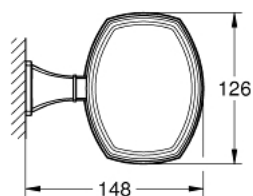

## 40 923 000 GRANDERA HOLDER WITH CERAMIC SOAP DISH

### TOOTE KIRJELDUS

- Värvus: chrome
- material: ceramic/metal
- concealed fastening
- GROHE LongLife finish

Pure Freude  
an Wasser

## 40 923 000 GRANDERA HOLDER WITH CERAMIC SOAP DISH

**VARUOSAD**, september 2021 – nüüd

1: spare soap dish (Tellimuse number 40670000)