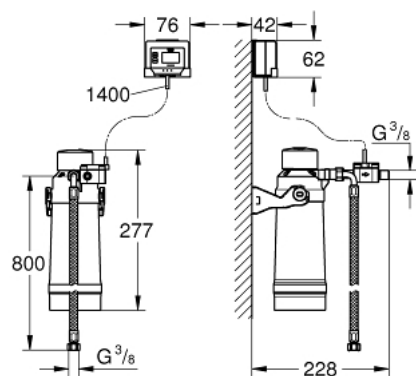

40 876 000 GROHE BLUE ULTRASAFE FILTER STARTER SET

TOOTE KIRJELDUS

- consisting of:
- GROHE Blue filter head
- GROHE Blue Ultrasafe filter retains microplastic > 1 μm , 99.999 % of bacteria and 99,5 % of lead
- reduces substances responsible for unpleasant taste and odor, e.g. chlorine
- filter capacity 3000 l, the filter must be replaced after 6 months of use
- flow meter for filter lifetime measurement including 2 x AA batteries
- compatible with GROHE Blue Pure single faucets

40 876 000 GROHE BLUE ULTRASAFE FILTER STARTER SET

VARUOSAD, juuli 2021 – nüüd

- 1: Lever (Tellimuse number 48510000)
- 2: Fitting ring (Tellimuse number 07419000)
- 3: Cartridge (Tellimuse number 46963000)
- 4: null (Tellimuse number 48620000)
- 5: Flow control (Tellimuse number 48343000)
- 6: Shank fastening assembly (Tellimuse number 48384000)
- 7: Support plate (Tellimuse number 05334000)