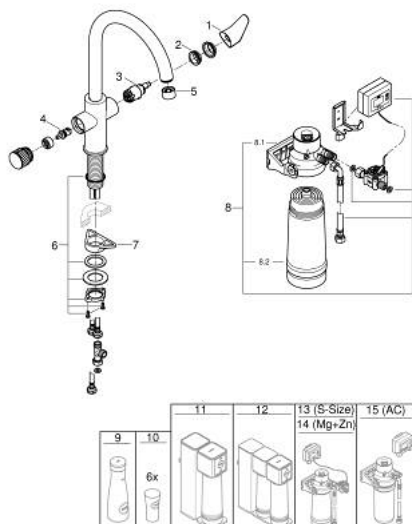

40 876 000 GROHE BLUE ULTRASAFE FILTER STARTER SET

TOOTE KIRJELDUS

- consisting of:
- GROHE Blue filter head
- GROHE Blue Ultrasafe filter retains microplastic > 1 μm , 99.999 % of bacteria and 99,5 % of lead
- reduces substances responsible for unpleasant taste and odor, e.g. chlorine
- filter capacity 3000 l, the filter must be replaced after 6 months of use
- flow meter for filter lifetime measurement including 2 x AA batteries
- compatible with GROHE Blue Pure single faucets

40 876 000 GROHE BLUE ULTRASAFE FILTER STARTER SET

VARUOSAD, juuli 2021 – nüüd

- 1: Lever (Tellimuse number 48510000)
- 2: Fitting ring (Tellimuse number 07419000)
- 3: Cartridge (Tellimuse number 46963000)
- 4: null (Tellimuse number 48620000)
- 5: Flow control (Tellimuse number 48343000)
- 6: Shank fastening assembly (Tellimuse number 48384000)
- 7: Support plate (Tellimuse number 05334000)