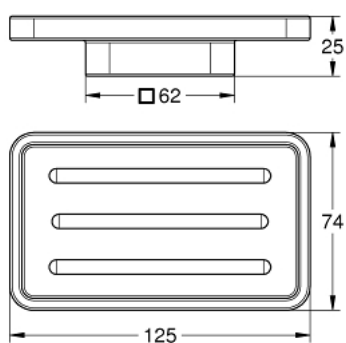

40 806 000 SELECTION CUBE SOAP DISH

TOOTE KIRJELDUS

- Värvus:
- material: glass
- fits in the following holder: Selection Cube (40 865)