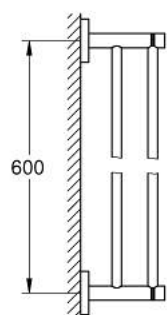

40 802 GN1 ESSENTIALS DOUBLE TOWEL RAIL

TOOTE KIRJELDUS

- Värvus: brushed cool sunrise
- material: metal
- 654 mm (functional length 600 mm)
- concealed fastening
- GROHE LongLife finish
- suitable for screwing (including screws and dowels)