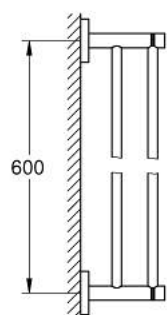

40 802 EN1 ESSENTIALS DOUBLE TOWEL RAIL

TOOTE KIRJELDUS

- Värvus: brushed nickel
- material: metal
- 654 mm (functional length 600 mm)
- concealed fastening
- GROHE LongLife finish
- suitable for screwing (including screws and dowels)