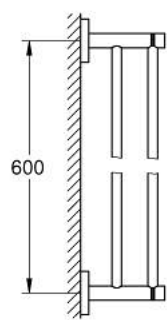

40 802 DL1 ESSENTIALS DOUBLE TOWEL RAIL

TOOTE KIRJELDUS

- Värvus: brushed warm sunset
- material: metal
- 654 mm (functional length 600 mm)
- concealed fastening
- GROHE LongLife finish
- suitable for screwing (including screws and dowels)