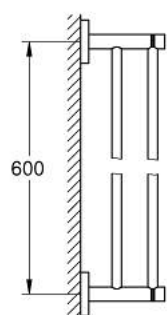

40 802 A01 ESSENTIALS DOUBLE TOWEL RAIL

TOOTE KIRJELDUS

- Värvus: hard graphite
- material: metal
- 654 mm (functional length 600 mm)
- concealed fastening
- GROHE LongLife finish
- suitable for screwing (including screws and dowels)