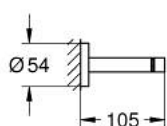

40 802 A01 ESSENTIALS DOUBLE TOWEL RAIL

TOOTE KIRJELDUS

- Värvus: hard graphite
- material: metal
- 654 mm (functional length 600 mm)
- concealed fastening
- GROHE LongLife finish
- suitable for screwing (including screws and dowels)