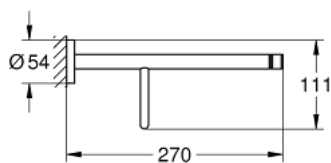

40 800 EN1 ESSENTIALS MULTI BATH TOWEL RACK

TOOTE KIRJELDUS

- Värvus: brushed nickel
- material: metal
- 604 mm (functional length 550 mm)
- concealed fastening
- GROHE LongLife finish
- suitable for screwing (including screws and dowels)