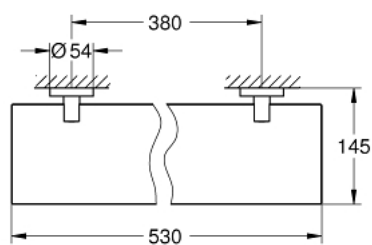

### TOOTE KIRJELDUS

- Värvus: chrome
- material: glass / metal
- 530 mm (functional length 380 mm)
- concealed fastening
- GROHE LongLife finish
- suitable for screwing (including screws and dowels) or gluing (glue 40 915 000 sold separately - 2 x needed)
- holding force: max. 5 kg
- the specified holding capacity is valid for static (slowly applied) load and intended use only