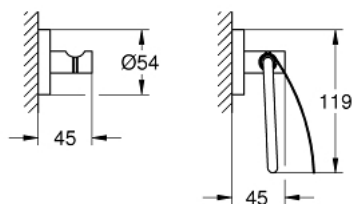

40 775 DC1 ESSENTIALS GUEST BATHROOM ACCESSORIES SET 3-IN-1

TOOTE KIRJELDUS

- Värvus: supersteel
- material: metal
- consisting of:
 - towel rail, 600 mm (40 366 001)
 - robe hook (40 364 001)
 - toilet paper holder (40 367 001)
- concealed fastening
- GROHE LongLife finish
- suitable for screwing (including screws and dowels) or gluing (glue 40 915 000 sold separately - 4 x needed)