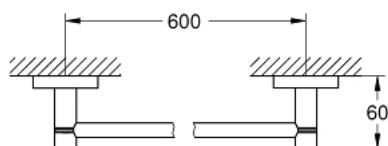

40 775 DC1 ESSENTIALS GUEST BATHROOM ACCESSORIES SET 3-IN-1

TOOTE KIRJELDUS

- Värvus: supersteel
- material: metal
- consisting of:
 - towel rail, 600 mm (40 366 001)
 - robe hook (40 364 001)
 - toilet paper holder (40 367 001)
- concealed fastening
- GROHE LongLife finish
- suitable for screwing (including screws and dowels) or gluing (glue 40 915 000 sold separately - 4 x needed)