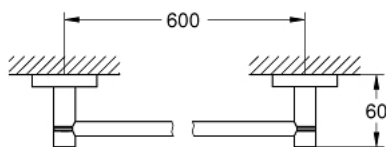

40 775 001 ESSENTIALS GUEST BATHROOM ACCESSORIES SET 3-IN-1

TOOTE KIRJELDUS

- Värvus: chrome
- material: metal
- consisting of:
 - towel rail, 600 mm (40 366 001)
 - robe hook (40 364 001)
 - toilet paper holder (40 367 001)
- concealed fastening
- GROHE LongLife finish
- suitable for screwing (including screws and dowels) or gluing (glue 40 915 000 sold separately - 4 x needed)