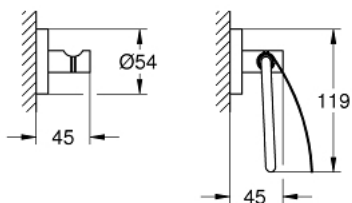

40 775 001 ESSENTIALS GUEST BATHROOM ACCESSORIES SET 3-IN-1

TOOTE KIRJELDUS

- Värvus: chrome
- material: metal
- consisting of:
 - towel rail, 600 mm (40 366 001)
 - robe hook (40 364 001)
 - toilet paper holder (40 367 001)
- concealed fastening
- GROHE LongLife finish
- suitable for screwing (including screws and dowels) or gluing (glue 40 915 000 sold separately - 4 x needed)