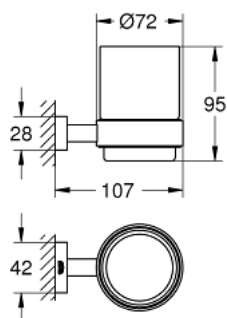

40 755 001 ESSENTIALS CUBE CRYSTAL GLASS WITH HOLDER

TOOTE KIRJELDUS

- Värvus: chrome
- material: glass / metal
- consisting of:
- holder (40 508 001)
- crystal glass (40 372 001)
- concealed fastening
- GROHE LongLife finish

40 755 001 ESSENTIALS CUBE CRYSTAL GLASS WITH HOLDER

VARUOSAD, november 2014 – nüüd

1: Crystal glass (Tellimuse number 40372001)