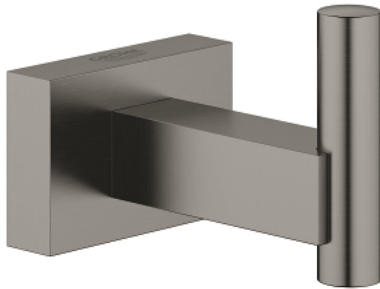

40 511 AL1 ESSENTIALS CUBE ROBE HOOK

TOOTE KIRJELDUS

- Värvus: brushed hard graphite
- material: metal
- concealed fastening
- GROHE LongLife finish