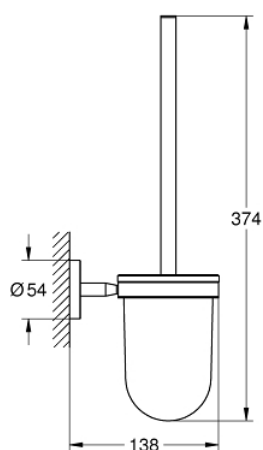

40 463 001 BAUCOSMOPOLITAN TOILET BRUSH SET

TOOTE KIRJELDUS

- Värvus: chrome
- material: glass / metal
- wall mounted
- concealed fastening
- GROHE LongLife finish
- suitable for screwing (including screws and dowels) or gluing (glue 40 915 000 sold separately)
- holding force: max. 5 kg
- the specified holding capacity is valid for static (slowly applied) load and intended use only

40 463 001 BAUCOSMOPOLITAN TOILET BRUSH SET

VARUOSAD, november 2014 – nüüd

1: Spare brush (Tellimuse number 40392000)

1.1: Spare brush head (Tellimuse number 40791001)

2: Spare glass for brush (Tellimuse number 40589000)