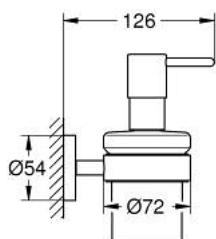

## 40 448 EN1 ESSENTIALS SOAP DISPENSER WITH HOLDER

### TOOTE KIRJELDUS

- Värvus: brushed nickel
- material: glass / metal
- filling quantity 160 ml
- consisting of:
- holder (40 369 001)
- soap dispenser (40 394 001)
- concealed fastening
- GROHE LongLife finish
- suitable for screwing (including screws and dowels) or gluing (glue 40 915 000 sold separately)
- holding force: max. 5 kg
- the specified holding capacity is valid for static (slowly applied) load and intended use only

## 40 448 EN1 ESSENTIALS SOAP DISPENSER WITH HOLDER

**VARUOSAD**, veebruar 2015 – nüüd

1: Soap dispenser (Tellimuse number 40394EN1)