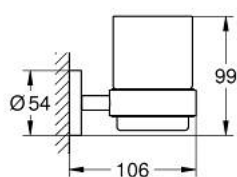

40 447 DC1 ESSENTIALS CRYSTAL GLASS WITH HOLDER

TOOTE KIRJELDUS

- Värvus: supersteel
- material: glass / metal
- consisting of:
 - holder (40 369 001)
 - Glass cup (40 372 001)
- concealed fastening
- GROHE LongLife finish
- suitable for screwing (including screws and dowels) or gluing (glue 40 915 000 sold separately)
- holding force: max. 5 kg
- the specified holding capacity is valid for static (slowly applied) load and intended use only