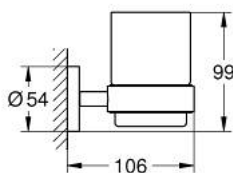

40 447 001 ESSENTIALS CRYSTAL GLASS WITH HOLDER

TOOTE KIRJELDUS

- Värvus: chrome
- material: glass / metal
- consisting of:
 - holder (40 369 001)
 - Glass cup (40 372 001)
- concealed fastening
- GROHE LongLife finish
- suitable for screwing (including screws and dowels) or gluing (glue 40 915 000 sold separately)
- holding force: max. 5 kg
- the specified holding capacity is valid for static (slowly applied) load and intended use only