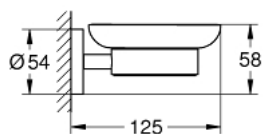

40 444 001 ESSENTIALS SOAP DISH WITH HOLDER

TOOTE KIRJELDUS

- Värvus: chrome
- material: glass / metal
- consisting of:
 - holder (40 369 001)
 - soap dish (40 368 001)
- concealed fastening
- GROHE LongLife finish
- suitable for screwing (including screws and dowels) or gluing (glue 40 915 000 sold separately)
- holding force: max. 5 kg
- the specified holding capacity is valid for static (slowly applied) load and intended use only