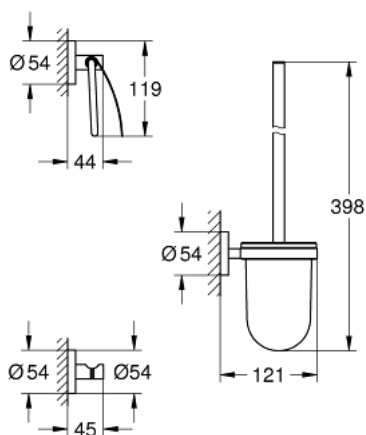

40 407 DC1 ESSENTIALS CITY RESTROOM ACCESSORIES SET 3-IN-1

TOOTE KIRJELDUS

- Värvus: supersteel
- material: glass / metal
- consisting of:
 - toilet brush set (40 374 001)
 - robe hook (40 364 001)
 - toilet paper holder (40 367 001)
- concealed fastening
- GROHE LongLife finish
- suitable for screwing (including screws and dowels) or gluing (glue 40 915 000 sold separately - 3 x needed)

40 407 DC1 ESSENTIALS CITY RESTROOM ACCESSORIES SET 3-IN-1

VARUOSAD, september 2016 – nüüd

1: Spare brush (Tellimuse number 40392DC0)

1.1: Spare brush head (Tellimuse number 40791001)

2: Spare glass (Tellimuse number 40393000)