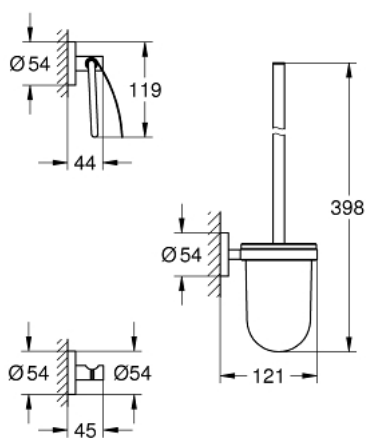

40 407 001 ESSENTIALS CITY RESTROOM ACCESSORIES SET 3-IN-1

TOOTE KIRJELDUS

- Värvus: chrome
- material: glass / metal
- consisting of:
 - toilet brush set (40 374 001)
 - robe hook (40 364 001)
 - toilet paper holder (40 367 001)
- concealed fastening
- GROHE LongLife finish
- suitable for screwing (including screws and dowels) or gluing (glue 40 915 000 sold separately - 3 x needed)

40 407 001 ESSENTIALS CITY RESTROOM ACCESSORIES SET 3-IN-1

VARUOSAD, november 2014 – nüüd

1: Spare brush (Tellimuse number 40392000)

1.1: Spare brush head (Tellimuse number 40791001)

2: Spare glass (Tellimuse number 40393000)