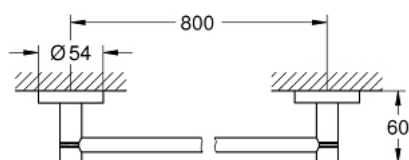

40 386 GL1 ESSENTIALS TOWEL RAIL

TOOTE KIRJELDUS

- Värvus: cool sunrise
- material: metal
- 854 mm (functional length 800 mm)
- concealed fastening
- GROHE LongLife finish
- suitable for screwing (including screws and dowels) or gluing (glue 40 915 000 sold separately - 2 x needed)
- holding force: max. 10 kg
- the specified holding capacity is valid for static (slowly applied) load and intended use only