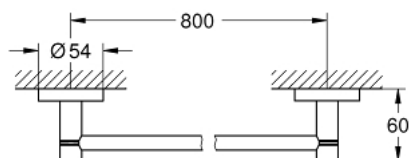

40 386 001 ESSENTIALS TOWEL RAIL

TOOTE KIRJELDUS

- Värvus: chrome
- material: metal
- 854 mm (functional length 800 mm)
- concealed fastening
- GROHE LongLife finish
- suitable for screwing (including screws and dowels) or gluing (glue 40 915 000 sold separately - 2 x needed)
- holding force: max. 10 kg
- the specified holding capacity is valid for static (slowly applied) load and intended use only