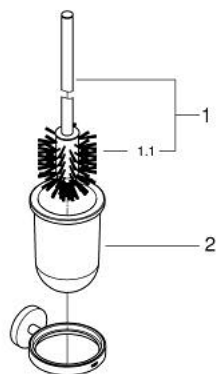

## 40 374 DC1 ESSENTIALS TOILET BRUSH SET

### TOOTE KIRJELDUS

- Värvus: supersteel
- material: glass / metal
- wall mounted
- concealed fastening
- GROHE LongLife finish
- suitable for screwing (including screws and dowels) or gluing (glue 40 915 000 sold separately)
- holding force: max. 5 kg
- the specified holding capacity is valid for static (slowly applied) load and intended use only

## 40 374 DC1 ESSENTIALS TOILET BRUSH SET

**VARUOSAD**, september 2016 – nüüd

1: Spare brush (Tellimuse number 40392DC0)

1.1: Spare brush head (Tellimuse number 40791001)

2: Spare glass (Tellimuse number 40393000)