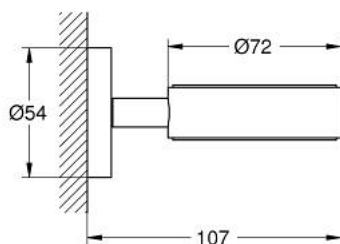

40 369 GN1 ESSENTIALS HOLDER

TOOTE KIRJELDUS

- Värvus: brushed cool sunrise
- material: metal
- for crystal glass (40 372 001)
- soap dish (40 368 001) or soap dispenser (40 394 001)
- concealed fastening
- GROHE LongLife finish
- suitable for screwing (including screws and dowels) or gluing (glue 40 915 000 sold separately)
- holding force: max. 5 kg
- the specified holding capacity is valid for static (slowly applied) load and intended use only