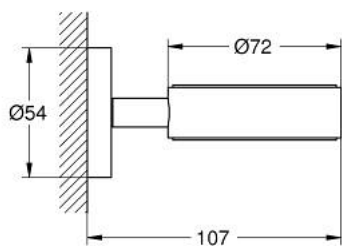

40 369 EN1 ESSENTIALS HOLDER

TOOTE KIRJELDUS

- Värvus: brushed nickel
- material: metal
- for crystal glass (40 372 001)
- soap dish (40 368 001) or soap dispenser (40 394 001)
- concealed fastening
- GROHE LongLife finish
- suitable for screwing (including screws and dowels) or gluing (glue 40 915 000 sold separately)
- holding force: max. 5 kg
- the specified holding capacity is valid for static (slowly applied) load and intended use only