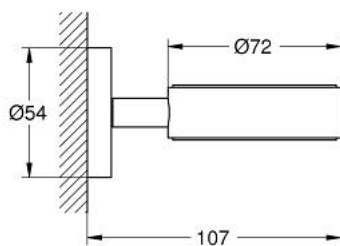

## 40 369 DA1 ESSENTIALS HOLDER

### TOOTE KIRJELDUS

- Värvus: warm sunset
- material: metal
- for crystal glass (40 372 001)
- soap dish (40 368 001) or soap dispenser (40 394 001)
- concealed fastening
- GROHE LongLife finish
- suitable for screwing (including screws and dowels) or gluing (glue 40 915 000 sold separately)
- holding force: max. 5 kg
- the specified holding capacity is valid for static (slowly applied) load and intended use only