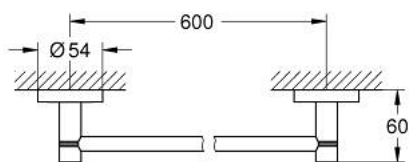

40 366 GN1 ESSENTIALS TOWEL RAIL

TOOTE KIRJELDUS

- Värvus: brushed cool sunrise
- material: metal
- 654 mm (functional length 600 mm)
- concealed fastening
- GROHE LongLife finish
- suitable for screwing (including screws and dowels) or gluing (glue 40 915 000 sold separately)
- holding force: max. 10 kg
- the specified holding capacity is valid for static (slowly applied) load and intended use only