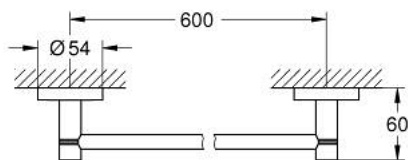

40 366 DL1 ESSENTIALS TOWEL RAIL

TOOTE KIRJELDUS

- Värvus: brushed warm sunset
- material: metal
- 654 mm (functional length 600 mm)
- concealed fastening
- GROHE LongLife finish
- suitable for screwing (including screws and dowels) or gluing (glue 40 915 000 sold separately)
- holding force: max. 10 kg
- the specified holding capacity is valid for static (slowly applied) load and intended use only