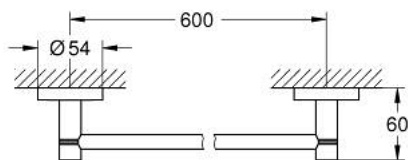

## 40 366 A01 ESSENTIALS TOWEL RAIL

### TOOTE KIRJELDUS

- Värvus: hard graphite
- material: metal
- 654 mm (functional length 600 mm)
- concealed fastening
- GROHE LongLife finish
- suitable for screwing (including screws and dowels) or gluing (glue 40 915 000 sold separately)
- holding force: max. 10 kg
- the specified holding capacity is valid for static (slowly applied) load and intended use only