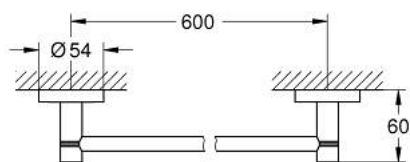

## 40 366 001 ESSENTIALS TOWEL RAIL

### TOOTE KIRJELDUS

- Värvus: chrome
- material: metal
- 654 mm (functional length 600 mm)
- concealed fastening
- GROHE LongLife finish
- suitable for screwing (including screws and dowels) or gluing (glue 40 915 000 sold separately)
- holding force: max. 10 kg
- the specified holding capacity is valid for static (slowly applied) load and intended use only