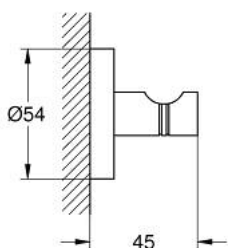

40 364 AL1 ESSENTIALS ROBE HOOK

TOOTE KIRJELDUS

- Värvus: brushed hard graphite
- material: metal
- concealed fastening
- GROHE LongLife finish
- suitable for screwing (including screws and dowels) or gluing (glue 40 915 000 sold separately)
- holding force: max. 5 kg
- the specified holding capacity is valid for static (slowly applied) load and intended use only