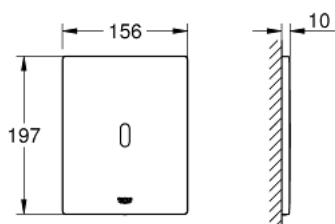

39 881 SH0 TECTRON BAU E INFRA-RED ELECTRONIC FOR WC FLUSHING CISTERN

TOOTE KIRJELDUS

- Värvus: alpine white
- with infrared sensor for bi-directional communication for monitoring, configuration and service purpose
- GROHE LongLife finish
- with transformer 42 470 000 100-230 V AC 50-60 Hz, 6.75 V 4 W DC
- for new installations and retrofit to all GD2 cisterns
- servo motor
- concealed installation
- front plate 156 x 197 mm
- hidden anti-theft device
- infra-red control
- 7 pre-set programs:
 - auto flush
 - cleaning mode
 - pre-flush on/off
- additional functions and precise settings by remote control 36 407
- adjustable flush (3 - 9 l) by hand and remote
- CE approved