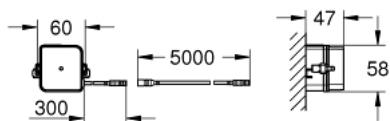

39 881 SH0 TECTRON BAU E INFRA-RED ELECTRONIC FOR WC FLUSHING CISTERN

TOOTE KIRJELDUS

- Värvus: alpine white
- with infrared sensor for bi-directional communication for monitoring, configuration and service purpose
- GROHE LongLife finish
- with transformer 42 470 000 100-230 V AC 50-60 Hz, 6.75 V 4 W DC
- for new installations and retrofit to all GD2 cisterns
- servo motor
- concealed installation
- front plate 156 x 197 mm
- hidden anti-theft device
- infra-red control
- 7 pre-set programs:
 - auto flush
 - cleaning mode
 - pre-flush on/off
- additional functions and precise settings by remote control 36 407
- adjustable flush (3 - 9 l) by hand and remote
- CE approved