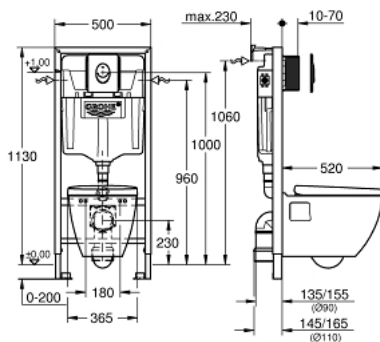

## 39 583 000 SOLIDO 4-IN-1 SET FOR WC

### TOOTE KIRJELDUS (1/2)

- Värvus: chrome
- with flushing cistern GD 2
- 1.13 m installation height
- for on-the-wall installations or studded walls
- powder coated steel frame, self-supporting
- for dry-cladding
- with fixed connections
- quick adjustment, lockable
- fixing material
- 2 WC fixing bolts
- fixing device for ceramic
- distance of fixing bolts 180/230 mm
- outlet bend Ø 90 mm
- depth adjustable
- reducer Ø 90/110 mm
- inlet and outlet connecting set
- flushing cistern GD 2
- class 1, full flush 6 l according to EN997
- flushes with 3 l for small flush
- adjustment ex factory 6 l and 3 l
- pneumatic discharge valve offering 3 modes of operation: dual flush or start/stop or single flush
- water supply from left/right/back or top
- low noise (group I acc. to German Noise Specification)
- insulated against condensation
- 1/2" water supply connection including integrated angle valve and push fit flexible hose union
- no tools required for the installation of the inspection shaft incl. protection during construction phase
- for vertical or horizontal use
- accessories for on-the-wall installation
- installation on site
- Start flush plate, chrome, vertical installation (38 964 000)

## 39 583 000 **SOLIDO 4-IN-1 SET FOR WC**

### **TOOTE KIRJELDUS** (2/2)

- 156 x 197 mm
- material: ABS
- Serel SM26 wash down toilet 3/6 l, rimless
- WC seat and lid with soft close feature
- quick release function
- material: Duroplast