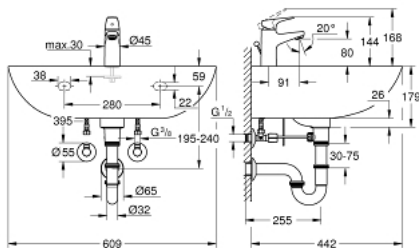

39 472 000 BAU CERAMIC BUNDLE WASH BASIN 60 + START FLOW SINGLE-LEVER BASIN MIXER

TOOTE KIRJELDUS (1/2)

- Värvus: alpine white
- consisting of:
 - Bau Ceramic wash basin 60 (39 421 000)
 - wall hung
 - 1 hole punched
 - with overflow
 - 609 x 442 mm
 - sanitary ware
 - single hole installation
 - metal lever
 - GROHE SmoothControl 28 mm ceramic cartridge
 - GROHE LongLife finish
 - GROHE EcoJoy mousseur 5.7 l/min
 - rapid installation system
 - pop-up waste set 1 1/4"
 - flexible connection hoses
 - mounting set
 - brand: TOX
 - Angle valve 1/2" (22 039 000)
 - self-sealing connection thread
 - wall connection 1/2"
 - outlet 3/8"
 - with length compensation
 - with compression nut Ø 10 mm
 - water protected spindle shutoff, brass, with grease chamber and double o-ring sealing
 - long connecting shaft
 - ergonomic metal handle
 - marking: neutral
 - metal push-on escutcheon Ø 55 mm
 - GROHE LongLife finish
 - P-trap 1 1/4" (28 947 000)
 - for basins

Pure Freude
an Wasser

39 472 000 **BAU CERAMIC BUNDLE WASH BASIN 60 + START FLOW SINGLE-LEVER BASIN MIXER**

TOOTE KIRJELDUS (2/2)

- wall connection
- sliding escutcheon