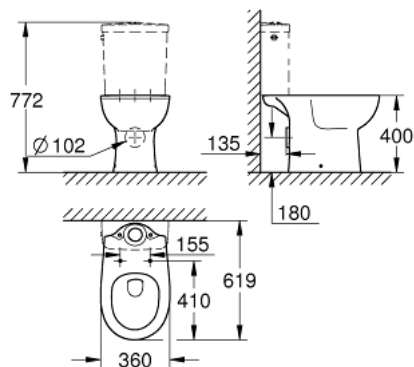

39 428 000 BAU CERAMIC FLOOR STANDING WC FOR CLOSE COUPLED COMBINATION

TOOTE KIRJELDUS

- Värvus: alpine white
- wash down
- boxed rim
- horizontal outlet
- class 1, full flush 6 l according to EN997
- flushes with 3 l for small flush
- including fixation set
- cistern to be ordered separately
- sanitary ware
- compatible with seat and cover 39 492 000 (standard) or 39 493 000 (soft close)

39 428 000 **BAU CERAMIC FLOOR STANDING WC FOR CLOSE COUPLED COMBINATION**

VARUOSAD, juuni 2016 – nüüd

1: Mounting set (Tellimuse number 49516000)