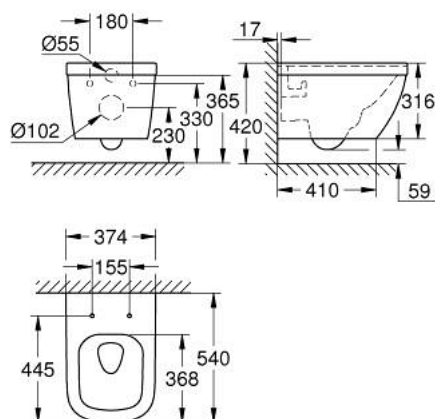

### TOOTE KIRJELDUS

- Värvus: alpine white
- for concealed cistern
- horizontal outlet
- GROHE Triple Vortex flushing technology
- wash down
- rimless
- flush volume 3/4,5 l
- class 1, full flush 6 l, 5 l according to EN997
- flushes with 3 l for small flush
- including fixation set
- sanitary ware
- fully skirted with invisible fixation
- compatible with seat and cover 39 330 002 (soft close) and 39 331 002 (without soft close)

## 39 328 000 EURO CERAMIC WALL HUNG WC

**VARUOSAD**, juuni 2016 – nüüd

1: Fixing set (Tellimuse number 49510000)