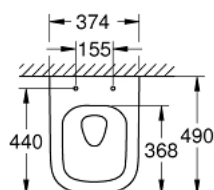

39 206 000 EURO CERAMIC WALL HUNG COMPACT WC

TOOTE KIRJELDUS

- Värvus: alpine white
- for concealed cistern
- horizontal outlet
- GROHE Triple Vortex flushing technology
- wash down
- rimless
- flush volume 3/4,5 l
- class 1, full flush 6 l, 5 l according to EN997
- flushes with 3 l for small flush
- 49 cm width
- including fixation set
- sanitary ware
- fully skirted with invisible fixation
- compatible with seat and cover 39 330 002 (soft close) and 39 331 002 (without soft close)

Pure Freude
an Wasser

39 206 000 EURO CERAMIC WALL HUNG COMPACT WC

VARUOSAD, juuni 2015 – nüüd

1: Fixing set (Tellimuse number 49024000)