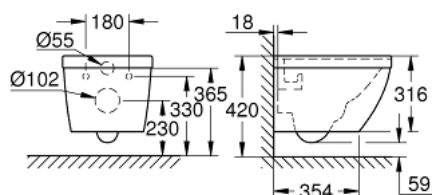

39 206 000 EURO CERAMIC WALL HUNG COMPACT WC

TOOTE KIRJELDUS

- Värvus: alpine white
- for concealed cistern
- horizontal outlet
- GROHE Triple Vortex flushing technology
- wash down
- rimless
- flush volume 3/4,5 l
- class 1, full flush 6 l, 5 l according to EN997
- flushes with 3 l for small flush
- 49 cm width
- including fixation set
- sanitary ware
- fully skirted with invisible fixation
- compatible with seat and cover 39 330 002 (soft close) and 39 331 002 (without soft close)

Pure Freude
an Wasser

39 206 000 EURO CERAMIC WALL HUNG COMPACT WC

VARUOSAD, juuni 2015 – nüüd

1: Fixing set (Tellimuse number 49024000)