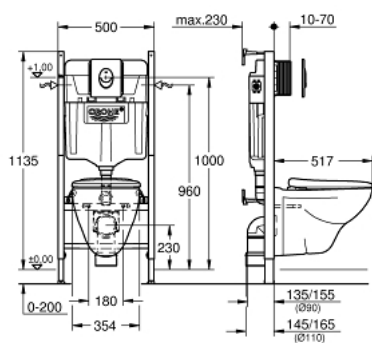

39 190 000 **SOLIDO 4-IN-1 SET FOR WC, 1.13 M INSTALLATION HEIGHT**

TOOTE KIRJELDUS

- Värvus: chrome
- with flushing cistern GD 2
- class 1, full flush 6 l according to EN997
- flushes with 3 l for small flush
- consisting of:
 - Solido Compact element for WC (38 939 000)
 - Perth wall hung WC including seat and lid
 - Start flush plate, chrome, vertical installation (38 964 000)
 - wall brackets (38 558 00M)
 - including adapter 38 338 000