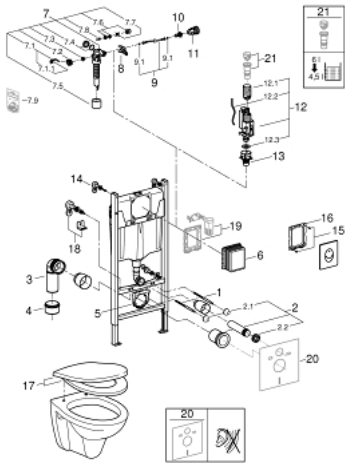

39 190 000 SOLIDO 4-IN-1 SET FOR WC, 1.13 M INSTALLATION HEIGHT

VARUOSAD, mai 2016 – nüüd

1. 1: Threaded bolt (Tellimuse number 4276400M)
2. 2: WC inlet and outlet connecting set (Tellimuse number 37311K00)
- 2.1: Basin fastening (Tellimuse number 43511SH0)
- 2.2: Connector (Tellimuse number 37119000)
5. 3: PP-outlet bend $\varnothing$ 90 mm (Tellimuse number 42327000)
6. 4: Reducer (Tellimuse number 42242000)
7. 5: Support for outlet bend (Tellimuse number 42243000)
8. 6: Inspection shaft (Tellimuse number 66791000)
9. 7: Filling valve (Tellimuse number 37095000)
- 7.1: Lever (Tellimuse number 43734000)
- 7.1.1: Seal (Tellimuse number 4377000M)
- 7.2: Valve head (Tellimuse number 43536000)
- 7.3: Membrane (Tellimuse number 4375800M)
- 7.4: Screw cap (Tellimuse number 43735000)
- 7.5: Valve float, 5 pcs. (Tellimuse number 4379100M)
- 7.6: Set of seals (Tellimuse number 43722000)*
17. 8: Support device (Tellimuse number 42246000)
18. 9: Tube (Tellimuse number 42397000)
- 9.1: Sealing washer (Tellimuse number 0319100M)
20. 10: Angle valve (Tellimuse number 42396000)
21. 11: Connecting box (Tellimuse number 38338000)
22. 12: Dual Flush discharge valve AV1 (Tellimuse number 42320000)
- 12.1: Extension for overflow pipe (Tellimuse number 42313000)
- 12.2: Pneumatic hose (Tellimuse number 42319000)
- 12.3: Seal (Tellimuse number 42310000)
26. 13: Valve seat for GD2 (Tellimuse number 42315000)
27. 14: Wall brackets (Tellimuse number 3855800M)
28. 15: Screw (Tellimuse number 6636200M)
29. 16: Mounting frame (Tellimuse number 43207000)
30. 17: WC seat and lid (Tellimuse number 42466000)
31. 18: Xtra wall brackets, flexible placing (Tellimuse number 38733000)
32. 19: Retro-fit set (Tellimuse number 38796000)*
33. 20: Set for noise protection (Tellimuse number 37131000)*
34. 21: 4.5 l adapter for GD2 (Tellimuse number 42333000)*

* Lisatarvikud