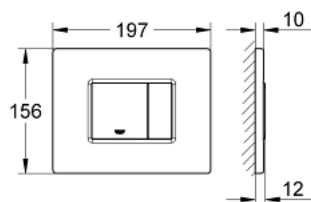

38 776 SD0 SKATE COSMOPOLITAN FLUSH PLATE, STAINLESS STEEL

TOOTE KIRJELDUS

- Värvus: stainless steel
- for dual flush or start & stop actuation
- for pneumatic discharge valve
- horizontal installation
- 156 x 197 mm
- plastic fixing frame
- hidden fixing screws
- not suitable for GROHE Fresh
- GROHE EcoJoy - less water, perfect flow
- for combination with Rapid SL and Uniset with GD 2 cistern
- for use with Rapid SLX please order shaft 66 791 000 (sold separately)

38 776 SD0 SKATE COSMOPOLITAN FLUSH PLATE, STAINLESS STEEL

VARUOSAD, jaanuar 2008 – nüüd

1: Top plate with push button (Tellimuse number 42374SD0)

2: Screw (Tellimuse number 6636200M)

3: Mounting frame (Tellimuse number 42269000)