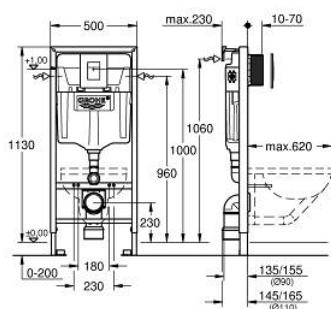

38 772 001 **RAPID SL 3-IN-1 SET FOR WC, 1.13 M INSTALLATION HEIGHT**

TOOTE KIRJELDUS

- Värvus: chrome
- with flushing cistern GD 2, 6 - 9 l
- consisting of:
 - Rapid SL element for WC (38 528 001)
 - Skate Cosmopolitan flush plate, chrome (38 732 000)
 - wall brackets (38 558 00M)