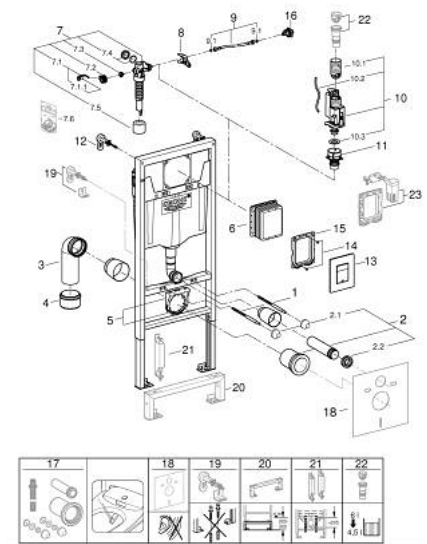

38 772 001 **RAPID SL 3-IN-1 SET FOR WC, 1.13 M INSTALLATION HEIGHT**

VARUOSAD, oktoober 2021 – nüüd

1. 1: Threaded bolt (Tellimuse number 4276400M)
2. 2: WC inlet and outlet connecting set (Tellimuse number 37311K00)
- 2.1: Basin fastening (Tellimuse number 43511SH0)
- 2.2: Connector (Tellimuse number 37119000)
5. 3: PP-outlet bend $\varnothing$ 90 mm (Tellimuse number 42327000)
6. 4: Reducer (Tellimuse number 42242000)
7. 5: Support for outlet bend (Tellimuse number 42243000)
8. 6: Inspection shaft (Tellimuse number 66791000)
9. 7: Filling valve (Tellimuse number 37095000)
- 7.1: Lever (Tellimuse number 43734000)
- 7.1.1: Seal (Tellimuse number 4377000M)
- 7.2: Valve head (Tellimuse number 43536000)
- 7.3: Membrane (Tellimuse number 4375800M)
- 7.4: Screw cap (Tellimuse number 43735000)
- 7.5: Valve float, 5 pcs. (Tellimuse number 4379100M)
- 7.6: Set of seals (Tellimuse number 43722000)*
17. 8: Support device (Tellimuse number 42246000)
18. 9: Tube (Tellimuse number 42233000)
- 9.1: Sealing washer (Tellimuse number 0319100M)
20. 10: Dual Flush discharge valve AV1 (Tellimuse number 42320000)
- 10.1: Extension for overflow pipe (Tellimuse number 42313000)
- 10.2: Pneumatic hose (Tellimuse number 42319000)
- 10.3: Seal (Tellimuse number 42310000)
24. 11: Valve seat for GD2 (Tellimuse number 42315000)
25. 12: Wall brackets (Tellimuse number 3855800M)
26. 13: Top plate with push button (Tellimuse number 42371000)
27. 14: Screw (Tellimuse number 6636200M)
28. 15: Mounting frame (Tellimuse number 43207000)
29. 16: Water connection (Tellimuse number 48561000)
30. 17: Retrofit kit for shower toilets Sensia Arena and Sensia Pro (Tellimuse number 40899000)*
31. 18: Set for noise protection (Tellimuse number 37131000)*
32. 19: Xtra wall brackets, flexible placing (Tellimuse number 38733000)*
33. 20: Extension (Tellimuse number 38629000)*
34. 21: Accessory (Tellimuse number 38779000)*
35. 22: 4.5 l adapter for GD2 (Tellimuse number 42333000)*
36. 23: Retro-fit set (Tellimuse number 38796000)*

* Lisatarvikud