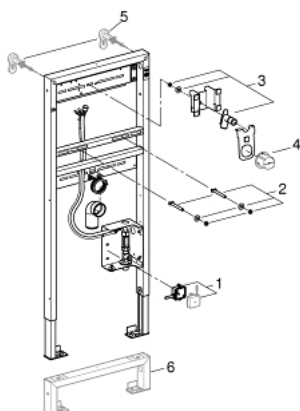

38 748 002 RAPID SL ELEMENT FOR WASH BASIN WITH ROUGH-IN SET FOR INFRA-RED ELECTRONIC

TOOTE KIRJELDUS

- for wall mounted fittings
- suitable for trim sets Europlus E 36 042 SD0, Essence E 36 447 000 and Eurocube E 36 442 000
- 1.13 m installation height
- for on-the-wall installations or studded walls
- powder coated steel frame, self-supporting
- for dry-cladding, completely pre-assembled
- quick adjustment, lockable
- fixing material
- wash basin fixing bolts M10 with fixing device for ceramic
- variable distance of fixing bolts
- HT-outlet bend Ø 50 mm
- seal Ø 32 mm
- pre-mounted roughing-in set with protecting block
- fire-proof pipe for laying electronic cables
- installation box with water group, stop valve and flush elbow
- connection with noise protected fitting holder 1/2"
- connecting box for mains supply 230 V
- CE approved
- for installation with pre-mixed or cold water
- for on-the-wall installation please order wall brackets 38 558 00M (sold separately)

38 748 002 **RAPID SL ELEMENT FOR WASH BASIN WITH ROUGHIN-IN SET FOR INFRA-RED ELECTRONIC**

VARUOSAD, september 2016 – nüüd

1: Switching power supply (Tellimuse number 42470000)

2: Threaded bolt (Tellimuse number 42247000)

3: Fitting connection (Tellimuse number 42944000)

4: Inspection shaft (Tellimuse number 42398000)

5: Wall brackets (Tellimuse number 3855800M)*

6: Extension (Tellimuse number 38629000)*

* Lisatarvikud