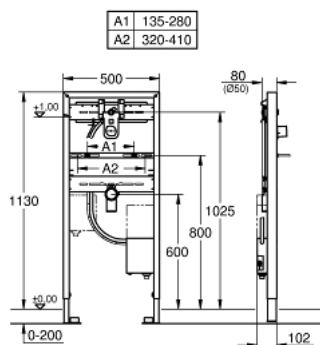

38 748 002 RAPID SL ELEMENT FOR WASH BASIN WITH ROUGH-IN SET FOR INFRA-RED ELECTRONIC

TOOTE KIRJELDUS

- for wall mounted fittings
- suitable for trim sets Europlus E 36 042 SD0, Essence E 36 447 000 and Eurocube E 36 442 000
- 1.13 m installation height
- for on-the-wall installations or studded walls
- powder coated steel frame, self-supporting
- for dry-cladding, completely pre-assembled
- quick adjustment, lockable
- fixing material
- wash basin fixing bolts M10 with fixing device for ceramic
- variable distance of fixing bolts
- HT-outlet bend Ø 50 mm
- seal Ø 32 mm
- pre-mounted roughing-in set with protecting block
- fire-proof pipe for laying electronic cables
- installation box with water group, stop valve and flush elbow
- connection with noise protected fitting holder 1/2"
- connecting box for mains supply 230 V
- CE approved
- for installation with pre-mixed or cold water
- for on-the-wall installation please order wall brackets 38 558 00M (sold separately)

38 748 002 **RAPID SL ELEMENT FOR WASH BASIN WITH ROUGHIN-IN SET FOR INFRA-RED ELECTRONIC**

VARUOSAD, september 2016 – nüüd

1: Switching power supply (Tellimuse number 42470000)

2: Threaded bolt (Tellimuse number 42247000)

3: Fitting connection (Tellimuse number 42944000)

4: Inspection shaft (Tellimuse number 42398000)

5: Wall brackets (Tellimuse number 3855800M)*

6: Extension (Tellimuse number 38629000)*

* Lisatarvikud