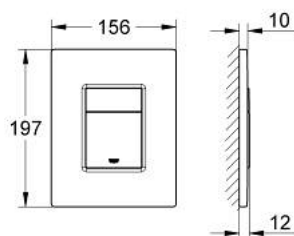

38 732 SHH **SKATE COSMOPOLITAN FLUSH PLATE**

TOOTE KIRJELDUS

- Värvus: alpine white
- for dual flush or start & stop actuation
- for pneumatic discharge valve AV1
- vertical and horizontal installation
- 156 x 197 mm
- material: ABS
- GROHE LongLife finish
- GROHE EcoJoy - less water, perfect flow
- anti-bacterial finish for increased hygiene
- for combination with Rapid SL and Uniset with GD 2 cistern
- for use with Rapid SLX please order shaft 66 791 000 (sold separately)

38 732 SHH SKATE COSMOPOLITAN FLUSH PLATE

VARUOSAD, mai 2023 – nüüd

1: Top plate with push button (Tellimuse number 42371SH0)

2: Screw (Tellimuse number 6636200M)

3: Mounting frame (Tellimuse number 43207000)