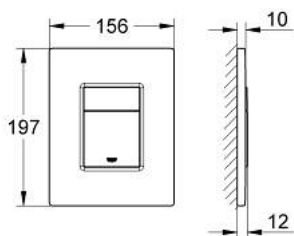

## 38 732 SD0 SKATE COSMOPOLITAN FLUSH PLATE, STAINLESS STEEL

### TOOTE KIRJELDUS

- Värvus: stainless steel
- for dual flush or start & stop actuation
- for pneumatic discharge valve AV1
- vertical installation
- 156 x 197 mm
- plastic fixing frame
- hidden fixing screws
- not suitable for GROHE Fresh
- GROHE LongLife finish
- GROHE EcoJoy - less water, perfect flow
- for combination with Rapid SL and Uniset with GD 2 cistern
- for use with Rapid SLX please order shaft 66 791 000 (sold separately)

### VARUOSAD, veebruar 2010 – nüüd

- 1: Top plate with push button (Tellimuse number 42371SD0)
- 2: Screw (Tellimuse number 6636200M)
- 3: Mounting frame (Tellimuse number 42269000)
- 4: Fixing set (Tellimuse number 4308500M)\*