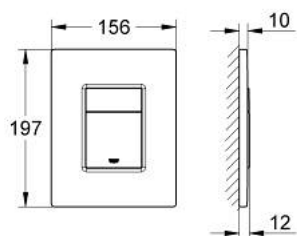

38 732 KF0 SKATE COSMOPOLITAN FLUSH PLATE

TOOTE KIRJELDUS

- Värvus: phantom black
- for dual flush or start & stop actuation
- for pneumatic discharge valve AV1
- vertical and horizontal installation
- 156 x 197 mm
- material: ABS
- GROHE EcoJoy - less water, perfect flow
- for combination with Rapid SL and Uniset with GD 2 cistern
- for use with Rapid SLX please order shaft 66 791 000 (sold separately)

38 732 KF0 SKATE COSMOPOLITAN FLUSH PLATE

VARUOSAD, aprill 2022 – nüüd

1: Top plate with push button (Tellimuse number 42371KF0)

2: Screw (Tellimuse number 6636200M)

3: Mounting frame (Tellimuse number 43207000)