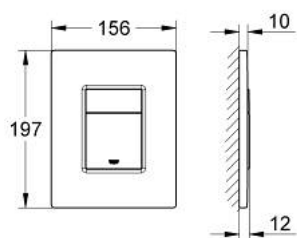

## 38 732 DL0 SKATE COSMOPOLITAN FLUSH PLATE

### TOOTE KIRJELDUS

- Värvus: brushed warm sunset
- for dual flush or start & stop actuation
- for pneumatic discharge valve AV1
- vertical installation
- 156 x 197 mm
- material: ABS
- GROHE LongLife finish
- GROHE EcoJoy - less water, perfect flow
- for combination with Rapid SL and Uniset with GD 2 cistern
- for use with Rapid SLX please order shaft 66 791 000 (sold separately)

## 38 732 DL0 SKATE COSMOPOLITAN FLUSH PLATE

**VARUOSAD**, november 2016 – nüüd

- 1: Top plate with push button (Tellimuse number 42371DL0)
- 2: Screw (Tellimuse number 6636200M)
- 3: Mounting frame (Tellimuse number 43207000)
- 4: Fixing set (Tellimuse number 4308500M)\*