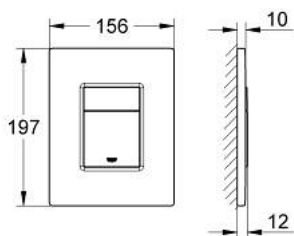

38 732 AL0 SKATE COSMOPOLITAN FLUSH PLATE

TOOTE KIRJELDUS

- Värvus: brushed hard graphite
- for dual flush or start & stop actuation
- for pneumatic discharge valve AV1
- vertical installation
- 156 x 197 mm
- material: ABS
- GROHE LongLife finish
- GROHE EcoJoy - less water, perfect flow
- for combination with Rapid SL and Uniset with GD 2 cistern
- for use with Rapid SLX please order shaft 66 791 000 (sold separately)

38 732 AL0 SKATE COSMOPOLITAN FLUSH PLATE

VARUOSAD, märts 2015 – nüüd

- 1: Top plate with push button (Tellimuse number 42371AL0)
- 2: Screw (Tellimuse number 6636200M)
- 3: Mounting frame (Tellimuse number 43207000)
- 4: Fixing set (Tellimuse number 4308500M)*