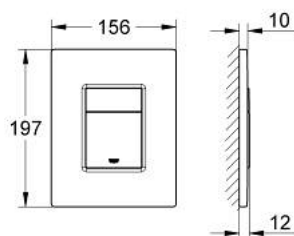

## 38 732 A00 SKATE COSMOPOLITAN FLUSH PLATE

### TOOTE KIRJELDUS

- Värvus: hard graphite
- for dual flush or start & stop actuation
- for pneumatic discharge valve AV1
- vertical and horizontal installation
- 156 x 197 mm
- material: ABS
- GROHE LongLife finish
- GROHE EcoJoy - less water, perfect flow
- for combination with Rapid SL and Uniset with GD 2 cistern
- for use with Rapid SLX please order shaft 66 791 000 (sold separately)

### VARUOSAD, märts 2015 – nüüd

- 1: Top plate with push button (Tellimuse number 42371A00)
- 2: Screw (Tellimuse number 6636200M)
- 3: Mounting frame (Tellimuse number 43207000)
- 4: Fixing set (Tellimuse number 4308500M)\*