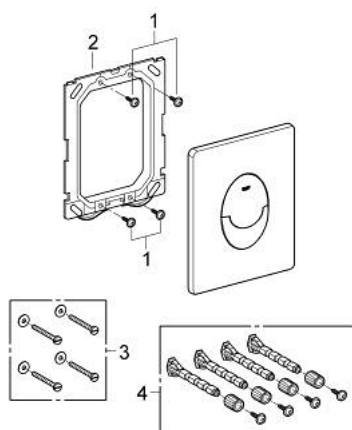

## 38 505 SH0 SKATE AIR FLUSH PLATE

### TOOTE KIRJELDUS

- Värvus: alpine white
- for dual flush or start & stop actuation
- for pneumatic discharge valve AV1
- vertical installation
- 156 x 197 mm
- material: ABS
- GROHE LongLife finish
- GROHE EcoJoy - less water, perfect flow
- for combination with Rapid SL and Uniset with GD 2 cistern
- for use with Rapid SLX please order shaft 66 791 000 (sold separately)

### VARUOSAD, märts 2013 – nüüd

- 1: Screw (Tellimuse number 6636200M)
- 2: Mounting frame (Tellimuse number 43207000)
- 3: Fixing set (Tellimuse number 4308500M)\*
- 4: Fixing set (Tellimuse number 4215800M)\*