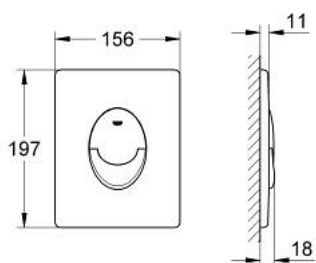

38 505 P00 SKATE AIR FLUSH PLATE

TOOTE KIRJELDUS

- Värvus: matt chrome
- for dual flush or start & stop actuation
- for pneumatic discharge valve AV1
- vertical installation
- 156 x 197 mm
- material: ABS
- GROHE LongLife finish
- GROHE EcoJoy - less water, perfect flow
- for combination with Rapid SL and Uniset with GD 2 cistern
- for use with Rapid SLX please order shaft 66 791 000 (sold separately)

38 505 P00 SKATE AIR FLUSH PLATE

VARUOSAD, märts 2013 – nüüd

- 1: Screw (Tellimuse number 6636200M)
- 2: Mounting frame (Tellimuse number 43207000)
- 3: Fixing set (Tellimuse number 4308500M)*
- 4: Fixing set (Tellimuse number 4215800M)*