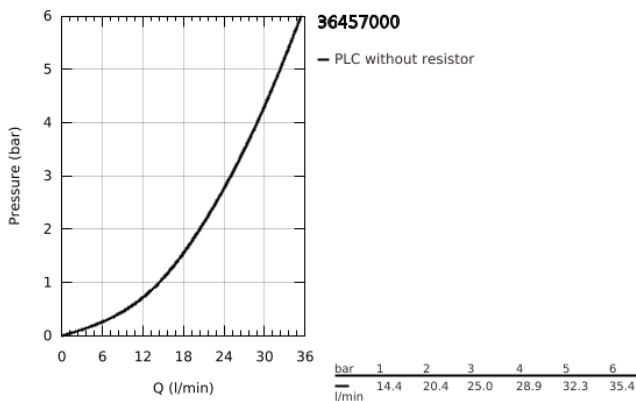

36 457 000 EUROSMART COSMOPOLITAN E SPECIAL INFRA-RED ELECTRONIC SHOWER MIXER WITH THERMOSTATIC TEMPERATURE CONTROL

TOOTE KIRJELDUS

- Värvus: chrome
- with infrared sensor for bi-directional communication for monitoring, configuration and service purpose
- 6 V lithium battery, type CR-P2
- battery lifetime: approx. 7 years (150 actuations a day)
- ergonomic metal handle
- GROHE LongLife finish
- GROHE CoolTouch
- non-return valve
- dirt strainers
- GROHE SafetyPlus
- temperature scale handle with internal safety stop between 35°C and 43°C
- metal temperature safety stop
- full unmixed hot or cold water in extreme handle position for legionella sampling
- shower bottom outlet 1/2" with integrated non return-valve
- with S-unions and with covers
- self-sealing escutcheons
- multistage battery status display
- 7 pre-set programs:
 - auto flush
 - thermal disinfection
 - cleaning mode
- additional functions and precise settings by remote control 36 407
- CE approved
- acoustic group I in accordance with DIN 4109