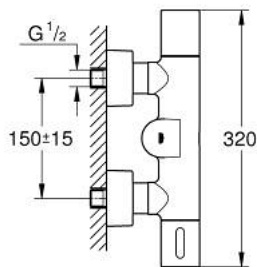

36 457 000 EUROSMART COSMOPOLITAN E SPECIAL INFRA-RED ELECTRONIC SHOWER MIXER WITH THERMOSTATIC TEMPERATURE CONTROL

TOOTE KIRJELDUS

- Värvus: chrome
- with infrared sensor for bi-directional communication for monitoring, configuration and service purpose
- 6 V lithium battery, type CR-P2
- battery lifetime: approx. 7 years (150 actuations a day)
- ergonomic metal handle
- GROHE LongLife finish
- GROHE CoolTouch
- non-return valve
- dirt strainers
- GROHE SafetyPlus
- temperature scale handle with internal safety stop between 35°C and 43°C
- metal temperature safety stop
- full unmixed hot or cold water in extreme handle position for legionella sampling
- shower bottom outlet 1/2" with integrated non return-valve
- with S-unions and with covers
- self-sealing escutcheons
- multistage battery status display
- 7 pre-set programs:
  - auto flush
  - thermal disinfection
  - cleaning mode
- additional functions and precise settings by remote control 36 407
- CE approved
- acoustic group I in accordance with DIN 4109