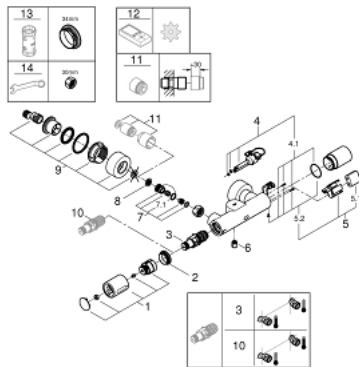

36 457 000 EUROSMART COSMOPOLITAN E SPECIAL INFRA-RED ELECTRONIC SHOWER MIXER WITH THERMOSTATIC TEMPERATURE CONTROL

VARUOSAD, aprill 2018 – nüüd

- 1: Temperature control handle (Tellimuse number 49124000)
- 2: Fitting ring (Tellimuse number 47743000)
- 3: Thermostatic compact cartridge 1/2" (Tellimuse number 47439000)
- 4: Solenoid valve (Tellimuse number 42424000)
- 4.1: Set of screws (Tellimuse number 42422000)
- 5: Battery housing (Tellimuse number 42425000)
- 5.1: Battery (Tellimuse number 42886000)
- 5.2: Set of screws (Tellimuse number 42422000)
- 6: Non-return valve (Tellimuse number 08565000)
- 7: Non-return valve (Tellimuse number 48277000)
- 7.1: O-ring $\varnothing 17 \times \varnothing 2$ (Tellimuse number 0305500M)
- 8: Dirt strainer (Tellimuse number 0726400M)
- 9: S-union (Tellimuse number 12693000)
- 10: GROHE TurboStat cartridge 1/2" (Tellimuse number 47175000)*
- 11: Extension set, 30 mm (Tellimuse number 46238000)*
- 12: Remote control (Tellimuse number 36407001)*
- 13: Socket spanner (Tellimuse number 19332000)*
- 14: Special spanner (Tellimuse number 19377000)*