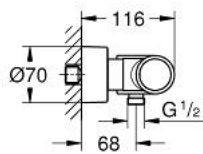

36 457 000 EUROSMART COSMOPOLITAN E SPECIAL INFRA-RED ELECTRONIC SHOWER MIXER WITH THERMOSTATIC TEMPERATURE CONTROL

TOOTE KIRJELDUS

- Värvus: chrome
- with infrared sensor for bi-directional communication for monitoring, configuration and service purpose
- 6 V lithium battery, type CR-P2
- battery lifetime: approx. 7 years (150 actuations a day)
- ergonomic metal handle
- GROHE LongLife finish
- GROHE CoolTouch
- non-return valve
- dirt strainers
- GROHE SafetyPlus
- temperature scale handle with internal safety stop between 35°C and 43°C
- metal temperature safety stop
- full unmixed hot or cold water in extreme handle position for legionella sampling
- shower bottom outlet 1/2" with integrated non return-valve
- with S-unions and with covers
- self-sealing escutcheons
- multistage battery status display
- 7 pre-set programs:
  - auto flush
  - thermal disinfection
  - cleaning mode
- additional functions and precise settings by remote control 36 407
- CE approved
- acoustic group I in accordance with DIN 4109